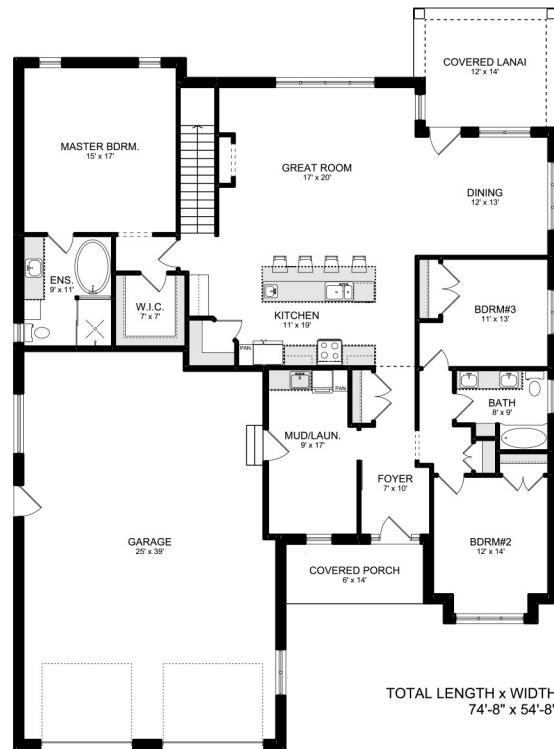

# CHATEAU

**BASEMENT PLAN**  
FIN. AREA: 980 Sq.ft.

**MAIN FLOOR PLAN**  
AREA: 2163 Sq.ft.

TOTAL LENGTH x WIDTH  
74'-8" x 54'-8"

YOUR VISION. OUR COMMITMENT.