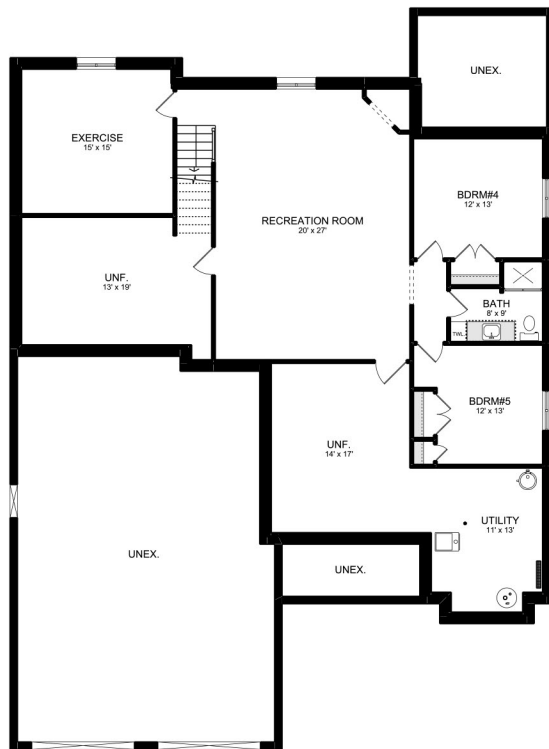

# CHATEAU

**BASEMENT PLAN**  
FIN. AREA: 980 Sq.ft.

**MAIN FLOOR PLAN**  
AREA: 2163 Sq.ft.

TOTAL LENGTH x WIDTH  
74'-8" x 54'-8"

YOUR VISION. OUR COMMITMENT.